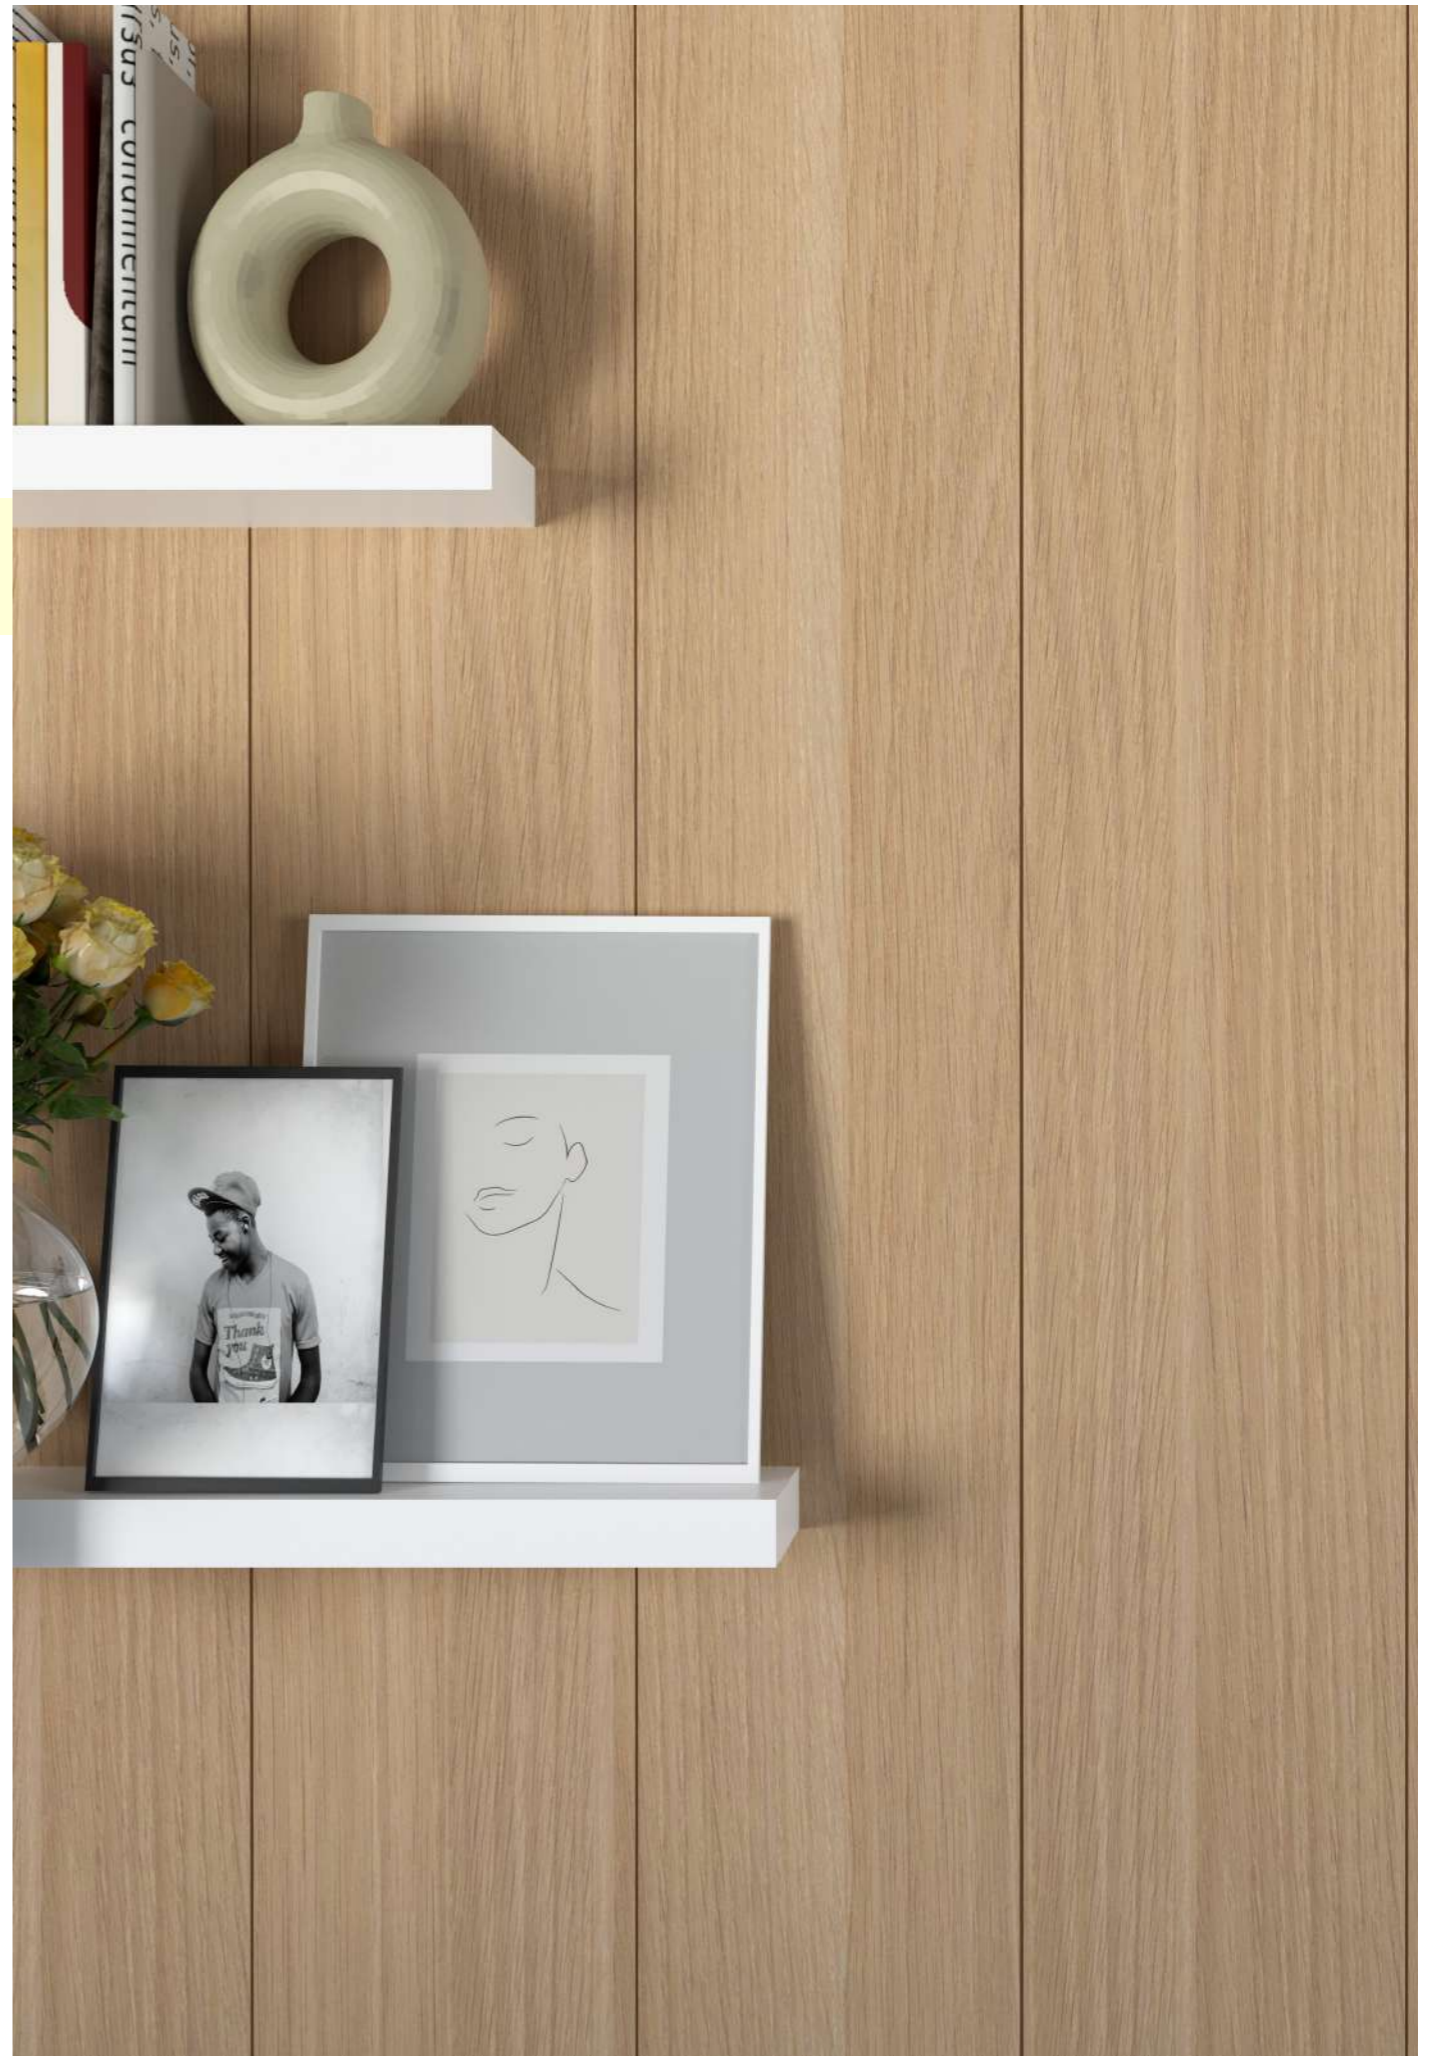

S183599

COVER 325 - 2700 x 325 x 8 mm
Tablero HIDRÓFUGO / *HYDRO-RESISTANT Board*

OLMO
ROBLE / *ELM*
S183445

IRATI
ROBLE / OAK
S183438

TEVA
ROBLE / OAK
S183452

PURO
ROBLE / OAK

S183414

NIEVE
PINO / PINE
S183421